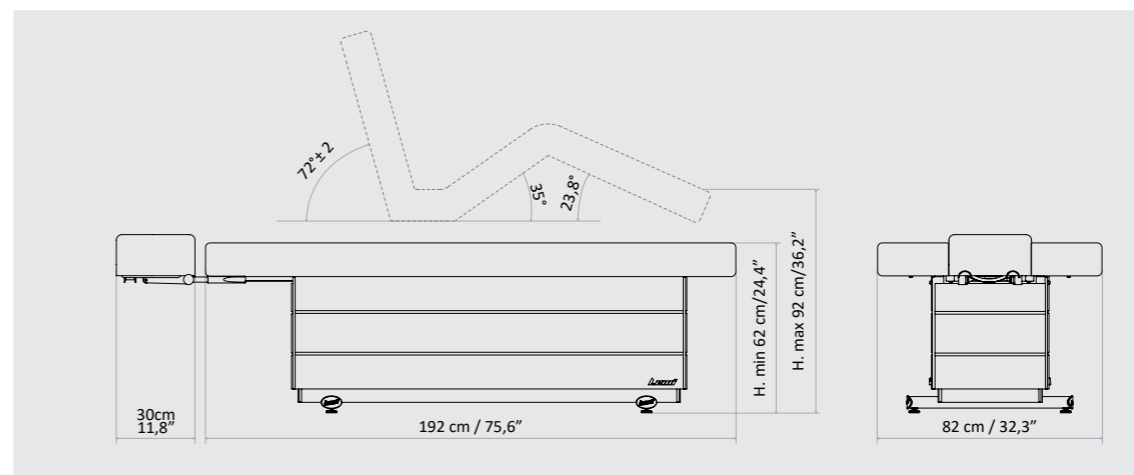

Focus on

1. 3 electric motors for height, backrest and legrest adjustment
   - Standard foot pedal control with SYNCRO function
   - AUT function: automatic return from any position to zero position (flat and minimum height)
   - END function: "End of treatment" position
   - Mattress with horseshoe headrest
   - Mattress customizable by thickness upon request
   - Fire-resistant, azo-free, antibacterial and antifungal mattress covering
   - An ideal solution for multi-rooms
   - Maximum client / practitioner comfort
2. 3 motori elettrici per regolazione di altezza, schienale e poggiatesta
   - Pedaliera standard con funzione SYNCRO
   - Funzione AUT: ritorno automatico da ogni posizione alla posizione zero (piatto e altezza minima)
   - Funzione END: posizione "fine del trattamento"
   - Materasso con testa a ferro di cavallo
   - Materasso personalizzabile in spessore su richiesta
   - Rivestimento ignifugo, azo-free, antibatterico, antimicotico
   - Soluzione ideale per cabine multifunzionali
   - Massimo comfort cliente / operatore