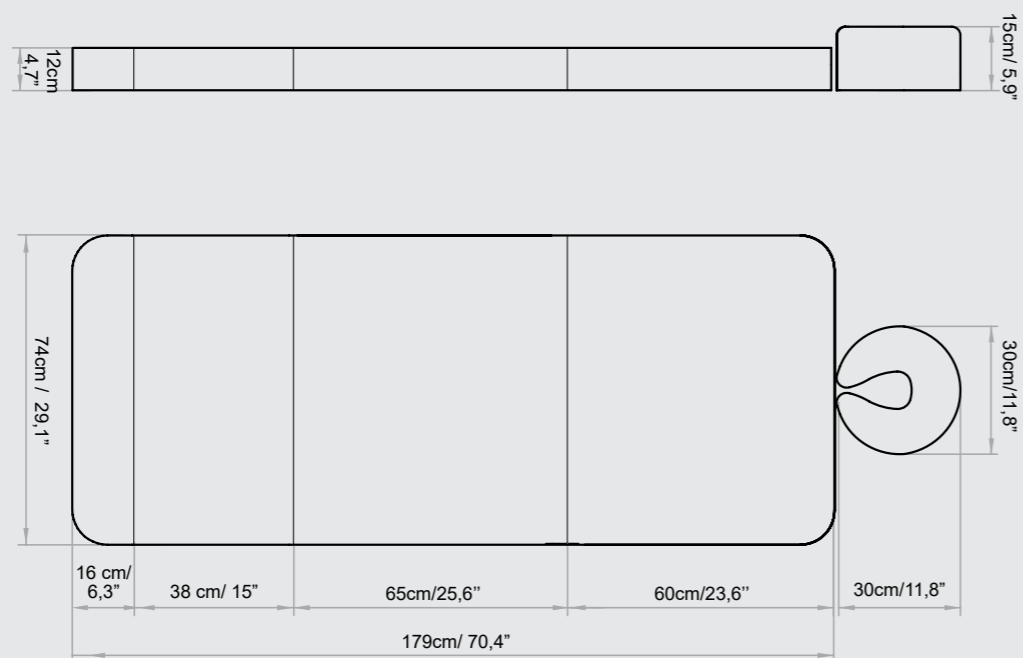

Each mattress is HANDCRAFTED, therefore the ACTUAL MEASUREMENTS MAY VARY from those indicated in the catalogue by approximately ± 1 cm (also based on the selected configuration).

CLASSIC LINE - STANDARD

MATERASSI LEMI MEMORY

Ogni materasso è realizzato A MANO, pertanto le MISURE REALI POTREBBERO VARIARE rispetto a quelle indicate nel catalogo di circa ± 1 cm (anche in base alla configurazione selezionata).

CLASSIC LINE - MEMORY

VERONA - STANDARD

MEMORY FOAM MATTRESS

Super Soft Mattress in Memory Foam
Thickness 15 cm

The Memory Foam mattress allows an optimal comfort for the patient even for long-lasting treatments. Furthermore, with the handset control supplied, the patient can independently adjust the chair to find the most comfortable position.