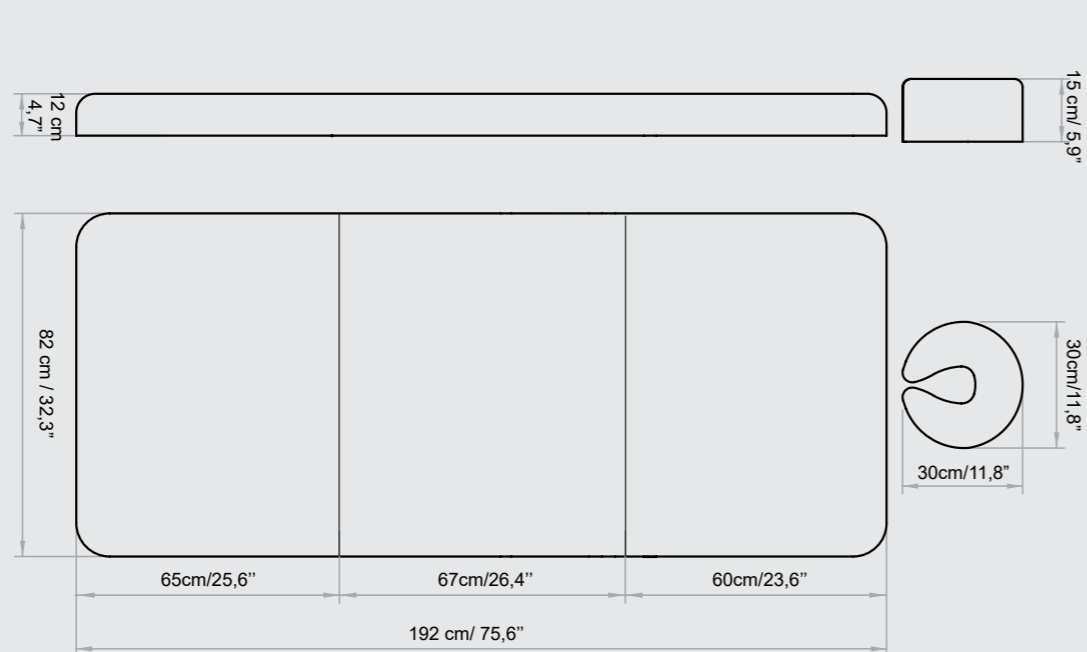

Each mattress is HANDCRAFTED, therefore the ACTUAL MEASUREMENTS MAY VARY from those indicated in the catalogue by approximately ± 1 cm (also based on the selected configuration).

CLASSIC LINE - STANDARD