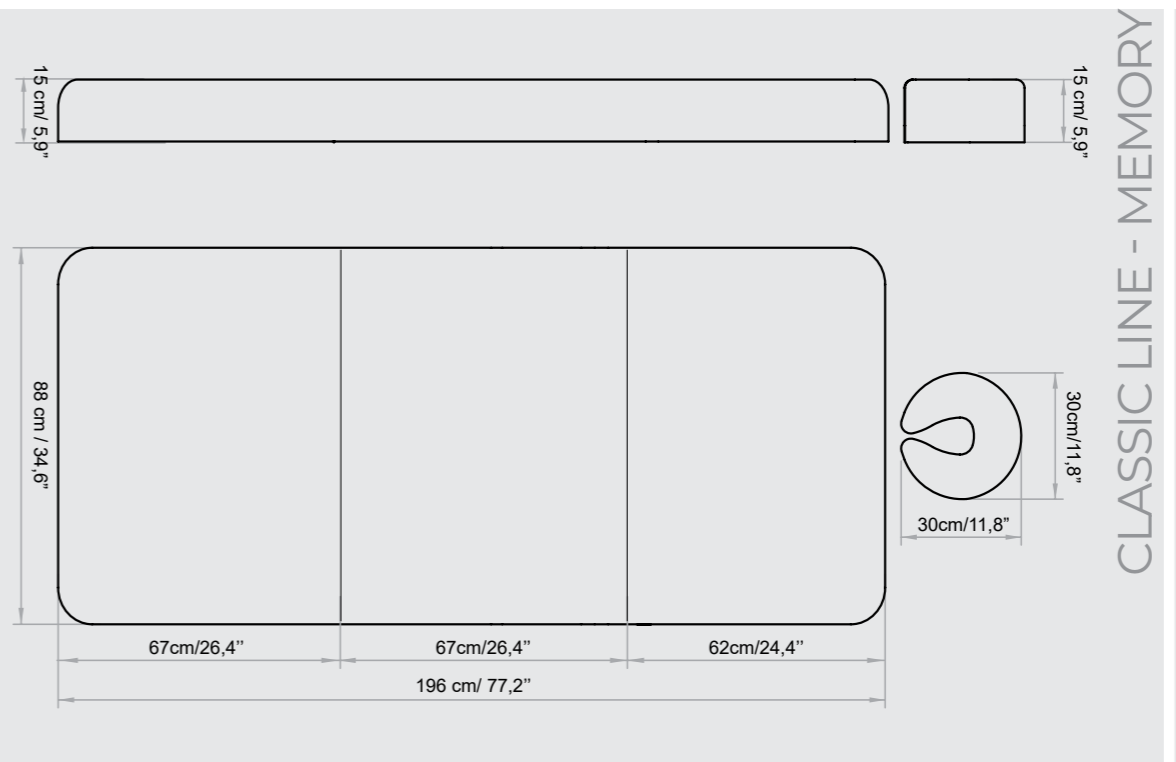

MATERASSI LEMI MEMORY

Ogni materasso è realizzato A MANO, pertanto le MISURE REALI POTREBBERO VARIARE rispetto a quelle indicate nel catalogo di circa ± 1 cm (anche in base alla configurazione selezionata).

CLASSIC LINE - MEMORY