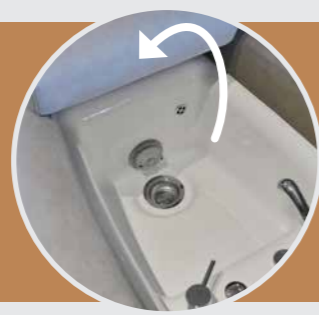

LEMI MATTRESSES

Each mattress is HANDCRAFTED, therefore the ACTUAL MEASUREMENTS MAY VARY from those indicated in the catalogue by approximately ± 1 cm (also based on the selected configuration).

Ogni materasso è realizzato A MANO, pertanto le MISURE REALI POTREBBERO VARIARE rispetto a quelle indicate nel catalogo di circa ± 1 cm (anche in base alla configurazione selezionata).