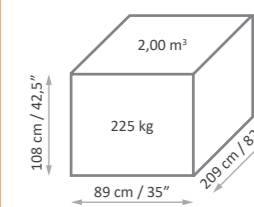

Packaging details

MAXIMUM CAPACITY
PORTATA MASSIMA
200 kg

3 MODI PER VIVERE LUSSO E INNOVAZIONE

3 WAYS TO EXPERIENCE LUXURY AND INNOVATION

MASSAGE MASSAGGIO

Venice Head Spa is designed to offer an unparalleled massage experience, thanks to the **combination of advanced ergonomics and fully electric adjustments**. The **memory foam mattress** provides optimal support, evenly distributing weight to eliminate pressure points and maximize relaxation.