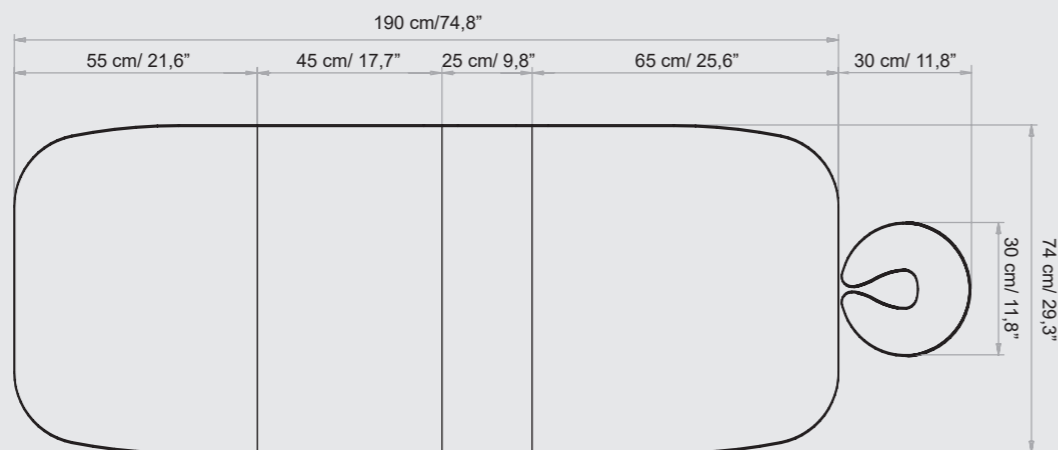

LEMI MATTRESSES

BELLARIA

Each mattress is HANDCRAFTED, therefore the ACTUAL MEASUREMENTS MAY VARY from those indicated in the catalogue by approximately ± 1 cm (also based on the selected configuration).

MATERASSI LEMI

NETTUNO

Ogni materasso è realizzato A MANO, pertanto le MISURE REALI POTREBBERO VARIARE rispetto a quelle indicate nel catalogo di circa ± 1 cm (anche in base alla configurazione selezionata).

BELLARIA

NETTUNO

THE OUTDOOR EXPERIENCE

An open window to the world

The Bellaria spa bed was designed by Lemi to be used in outdoor spaces, thus meeting the new needs that the market requires. Having an outdoor space is, for many spas and hotels, an element that creates value as it makes the massage experience even more intense and relaxing by creating a connection between body, mind and nature immersed in the external environment.

Una finestra aperta sul mondo

Il lettino Bellaria è stato progettato da Lemi per essere utilizzato in spazi esterni, andando così incontro alle nuove esigenze che il mercato richiede. Avere uno spazio esterno è, per molte Spa e realtà alberghiere, un elemento che crea valore in quanto rende l'esperienza del massaggio ancora più intensa e rilassante creando una connessione tra corpo, mente e natura immersi nell'ambiente esterno.

THE WATERPROOF EXPERIENCE

Waterproof comfort

Nettuno features a seamless, waterproof, face-hole mattress with an exclusive upholstery, whose material and special finish guarantee easy-cleaning and hygiene. Its extraordinary structural qualities will persist through the years. Specially selected for its water resistance, it is particularly suitable for hydrotherapy spa treatments.

Comfort impermeabile