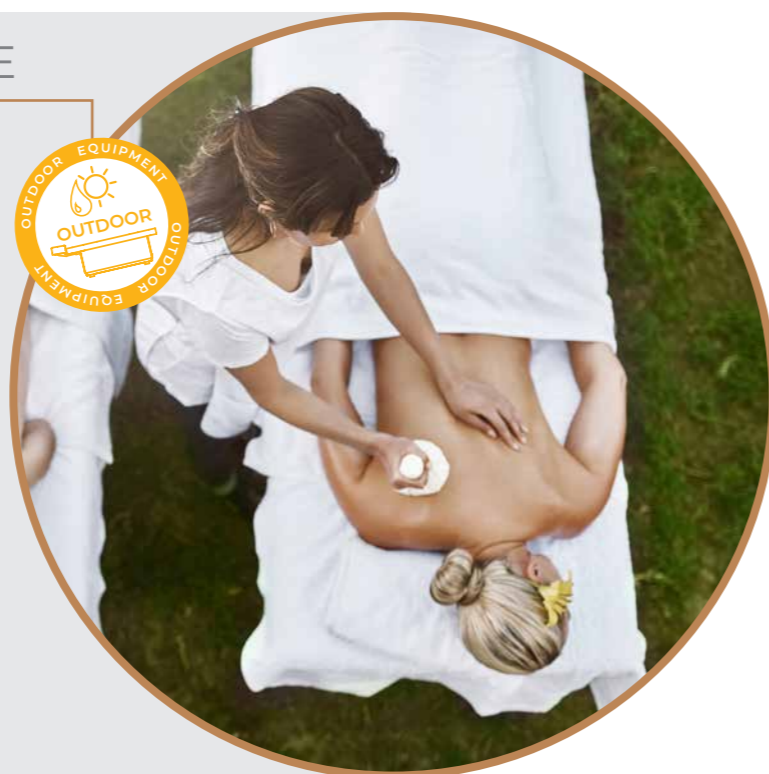

BELLARIA

NETTUNO

THE OUTDOOR EXPERIENCE

An open window to the world

The Bellaria spa bed was designed by Lemi to be used in outdoor spaces, thus meeting the new needs that the market requires. Having an outdoor space is, for many spas and hotels, an element that creates value as it makes the massage experience even more intense and relaxing by creating a connection between body, mind and nature immersed in the external environment.

THE WATERPROOF EXPERIENCE

Waterproof comfort

Nettuno features a seamless, waterproof, face-hole mattress with an exclusive upholstery, whose material and special finish guarantee easy-cleaning and hygiene. Its extraordinary structural qualities will persist through the years. Specially selected for its water resistance, it is particularly suitable for hydrotherapy spa treatments.

Comfort impermeabile

Nettuno è dotato di un materasso senza cuciture, idrorepellente, con foro viso e con rivestimento esclusivo, il cui materiale e speciale finitura garantiscono una facile pulizia e igiene. Le sue straordinarie qualità strutturali permangono nel corso degli anni. Scelto appositamente per la sua resistenza all'acqua, è particolarmente indicato per i trattamenti spa di idroterapia.