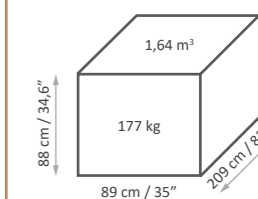

Packaging details

MAXIMUM CAPACITY
PORTATA MASSIMA
200 kg

LEMI MATTRESSES

BELLARIA

Each mattress is HANDCRAFTED, therefore the ACTUAL MEASUREMENTS MAY VARY from those indicated in the catalogue by approximately ± 1 cm (also based on the selected configuration).