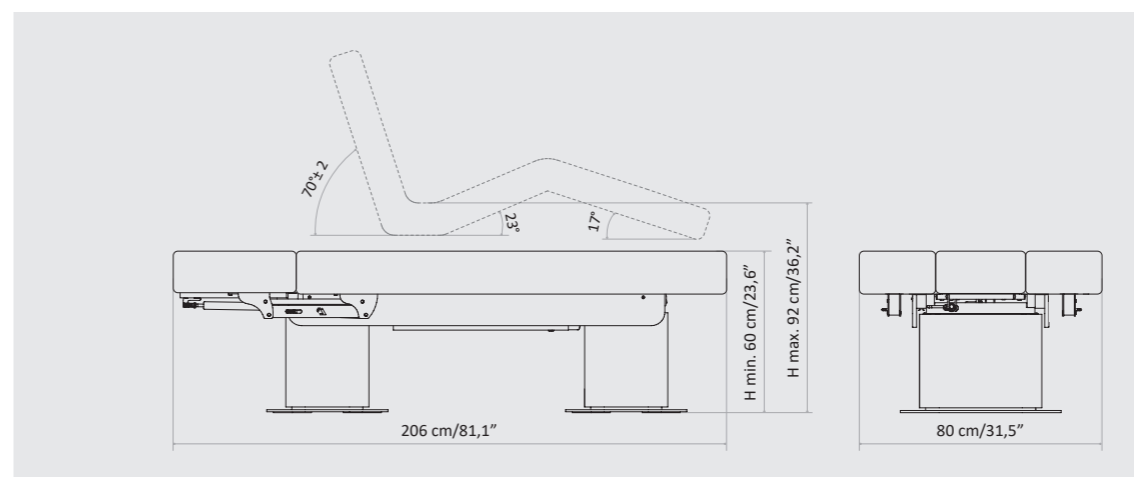

Focus on

- 3 electric motors for height, backrest and legrest adjustment
- Standard handset control with 2 options for MEMORY function
- AUT function: automatic return from any position to zero position (flat and minimum height)
- END function: "End of treatment" position
- Vibro-acoustic technology available (upon request) **NEW**
- Double column in curved wood and base in painted steel
- Standard memory foam mattress with HBS Stress Relief System which provides perfect ergonomics for client's head, back and shoulders
- Fire-resistant, azo-free, antibacterial and antifungal mattress covering
- Multifunctional solution, maximum customer / operator comfort

- 3 motori elettrici per regolazione di altezza, schienale e poggiatesta
- Pulsantiera standard con 2 opzioni di funzione MEMORIE
- Funzione AUT: ritorno automatico da ogni posizione alla posizione zero (piatto e altezza minima)
- Funzione END: posizione "fine del trattamento"
- Tecnologia vibro-acustica (su richiesta) **NEW**
- Doppia colonna in legno curvato e base in acciaio verniciato
- Materasso standard con memory foam e Sistema Anti Stress HBS che garantisce perfetta ergonomia per testa, spalle e schiena
- Rivestimento ignifugo, azo-free, antibatterico, antimicotico
- Soluzione multifunzionale, massimo comfort cliente / operatore