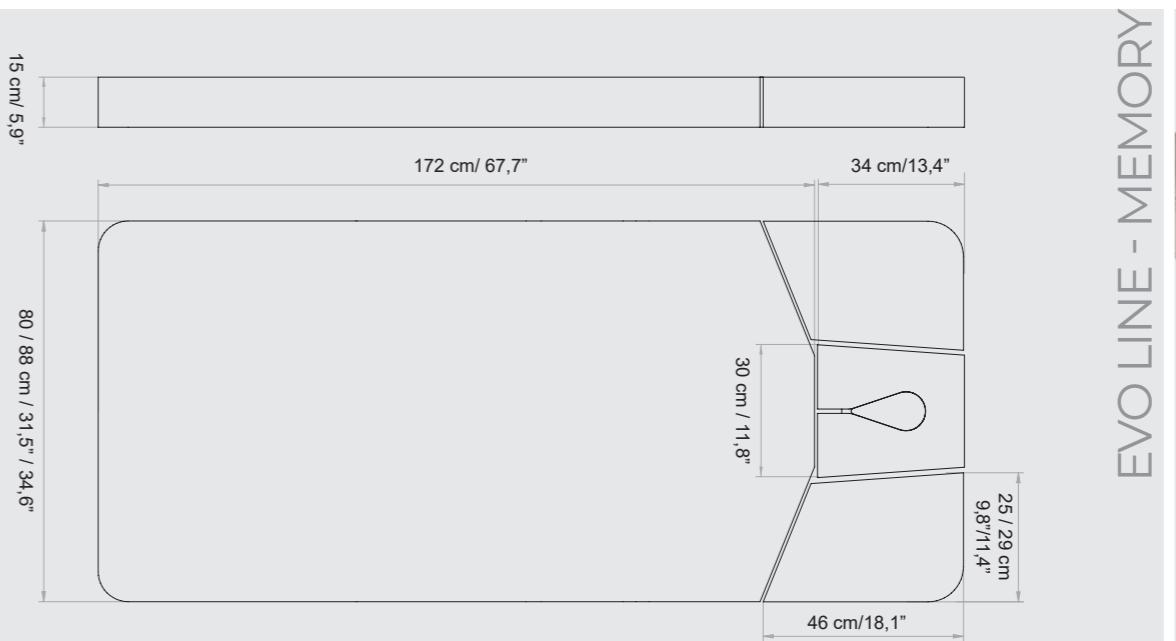

# LEMI MATTRESSES STANDARD

Each mattress is HANDCRAFTED, therefore the ACTUAL MEASUREMENTS MAY VARY from those indicated in the catalogue by approximately ± 1 cm (also based on the selected configuration).

EVO LINE - STANDARD

AVAILABLE FOR WIDTH / DISPONIBILE PER LARGHEZZA: 74 / 82 / **90 CM**

AVAILABLE FOR WIDTH / DISPONIBILE PER LARGHEZZA: 74 / 82 CM

EVO LINE - MEMORY

VERONA EVO - STANDARD

AVAILABLE FOR WIDTH / DISPONIBILE PER LARGHEZZA: 74 / 82 CM

AVAILABLE FOR WIDTH / DISPONIBILE PER LARGHEZZA: 74 / 82 CM