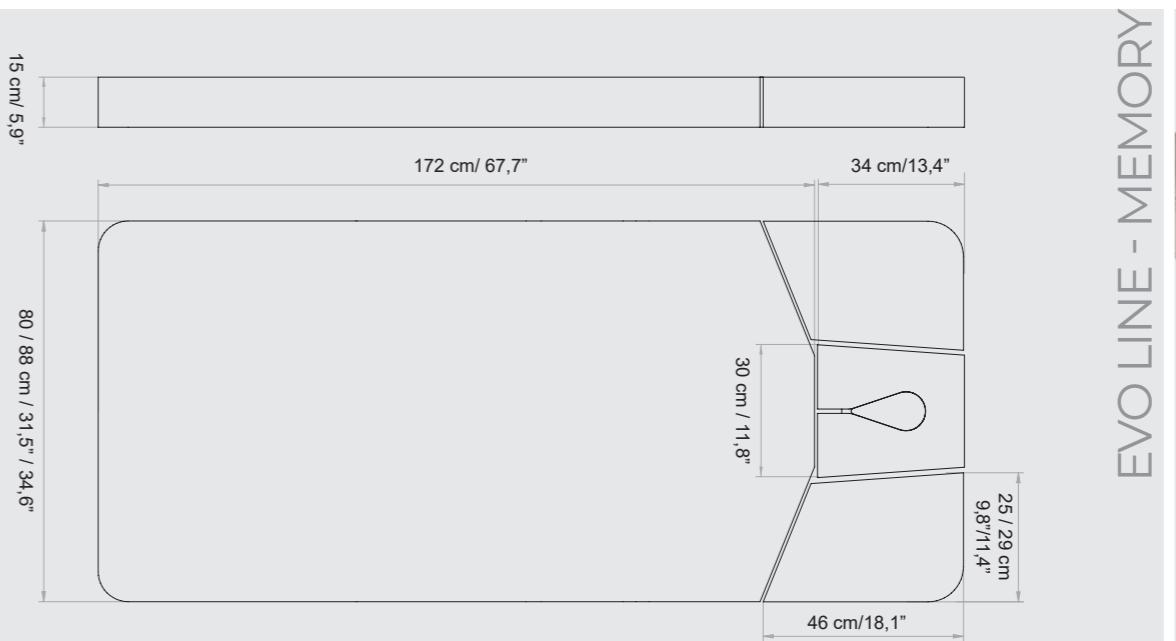

AVAILABLE FOR WIDTH / DISPONIBILE PER LARGHEZZA: 74 / 82 CM