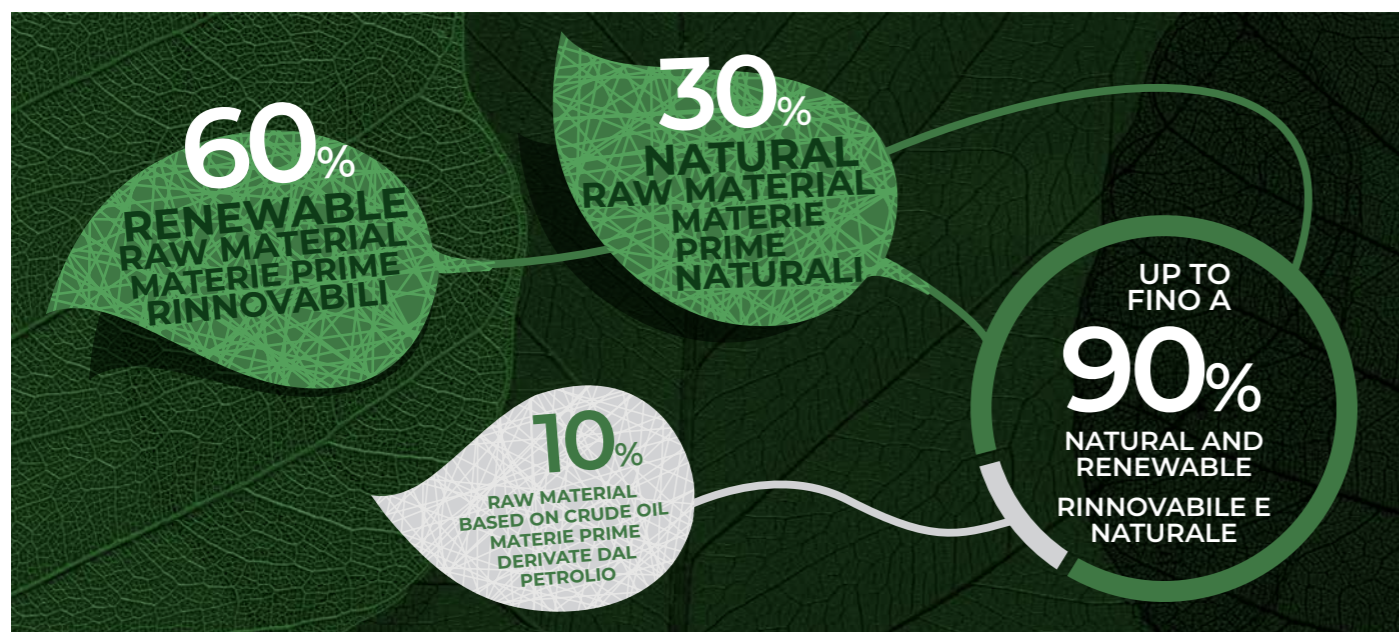

MATTRESS CUSTOMIZATION

PERSONALIZZAZIONE MATERASSO

VITA CLASSIC / FIBER - COLOR CHART

SPA ESSENCE - COLOR CHART

The innovative VITA materials (with up to 90% natural and renewable content) and Spa Essence, exclusive LEMI finishes, ensure hygiene and easy cleaning while preserving their excellent structural qualities over time.