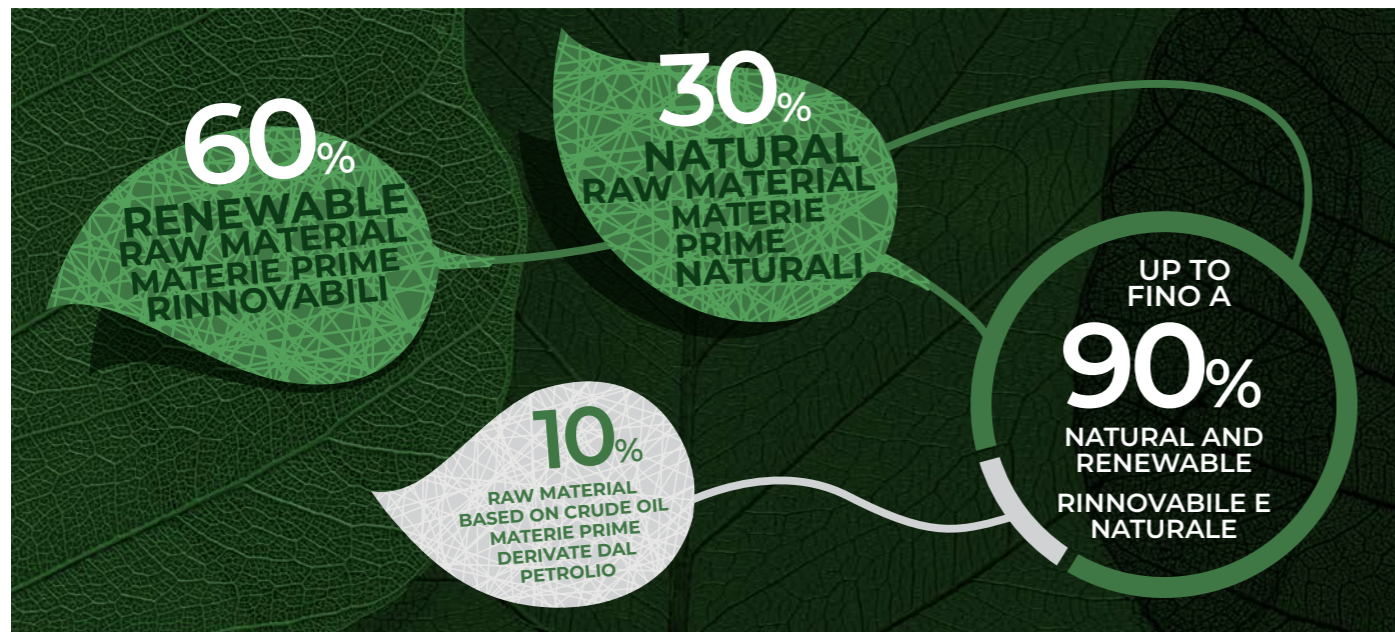

MATTRESS CUSTOMIZATION

PERSONALIZZAZIONE MATERASSO

VITA CLASSIC / FIBER - COLOR CHART

The innovative VITA materials (with up to 90% natural and renewable content) and Spa Essence, exclusive LEMI finishes, ensure hygiene and easy cleaning while preserving their excellent structural qualities over time.

Gli innovativi materiali VITA (fino al 90% di origine naturale e rinnovabile) e Spa Essence, finiture esclusive LEMI, garantiscono igiene e facilità di pulizia, preservando nel tempo le loro eccellenti qualità strutturali.