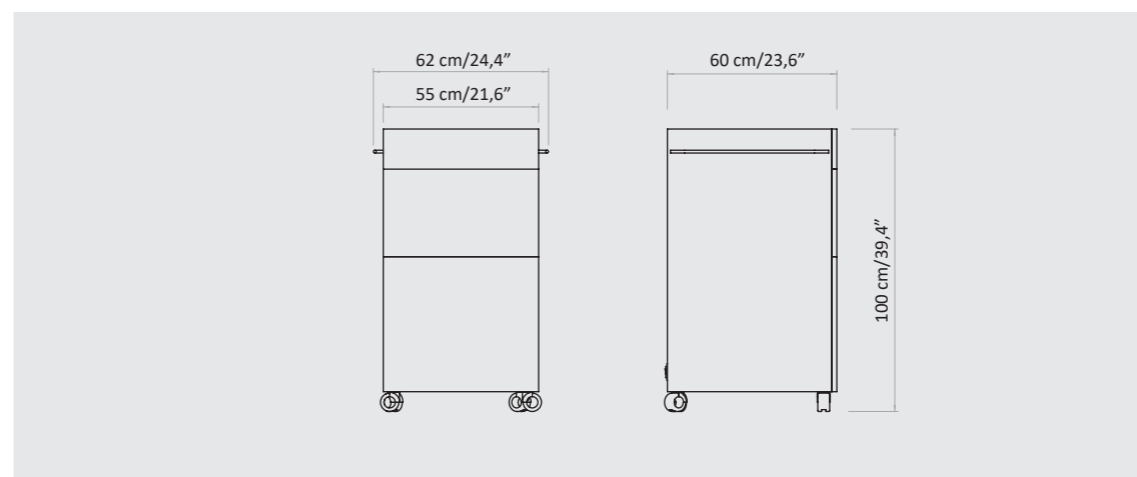

Hot Cabi / Cold Cabi

Packaging details