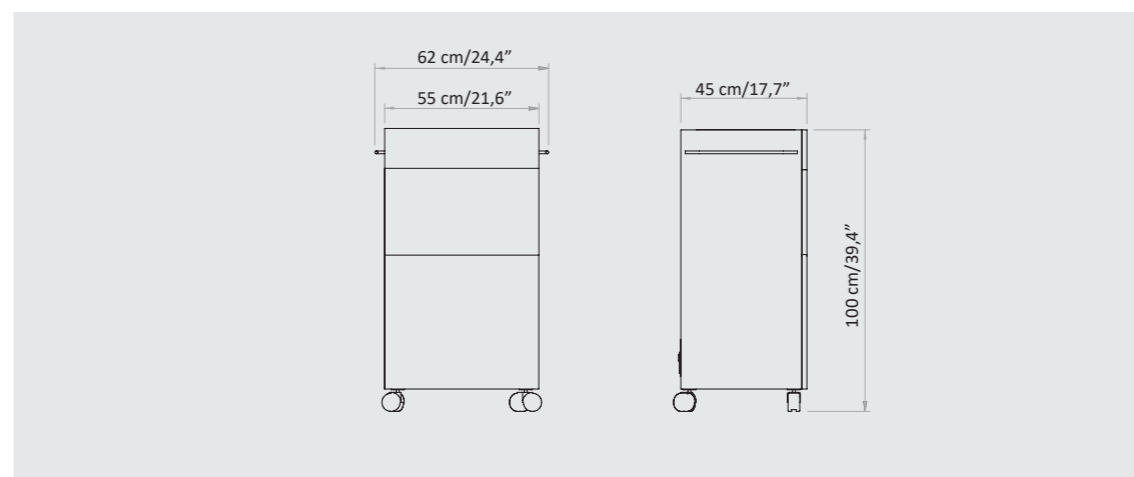

Focus on

1. All in one trolley including:
     - Hot Cabi to keep small towels wet and warm
     - Refrigerating unit
     - Heating plate
   - Customizable finishes
2. Carrello combinato che include:
     - Hot Cabi per mantere le salviettine umide e calde
     - Unità refrigerante
     - Piastra riscaldante
   - Finiture personalizzabili