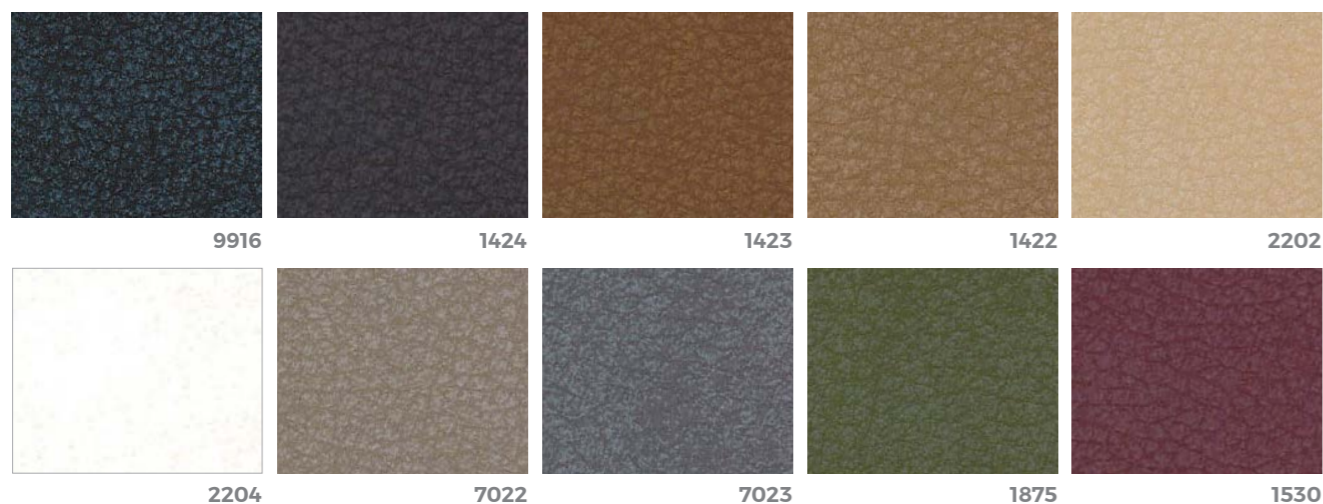

MATTRESS CUSTOMIZATION PERSONALIZZAZIONE MATERASSO

VITA - COLOR CHART

SPA PRESTIGE - COLOR CHART

NEFOS - COLOR CHART

The innovative VITA (consisting of 80% natural and renewable components), Spa Prestige and Nefos materials - which are exclusive for LEMI products - and their special finishing touch guarantee easy-cleaning and hygiene. Their extraordinary structural qualities will persist through the years. An incredibly elastic texture enhances the memory foam mattress softness and quality at its best, giving Spa Clients a complete and satisfying wellness experience.