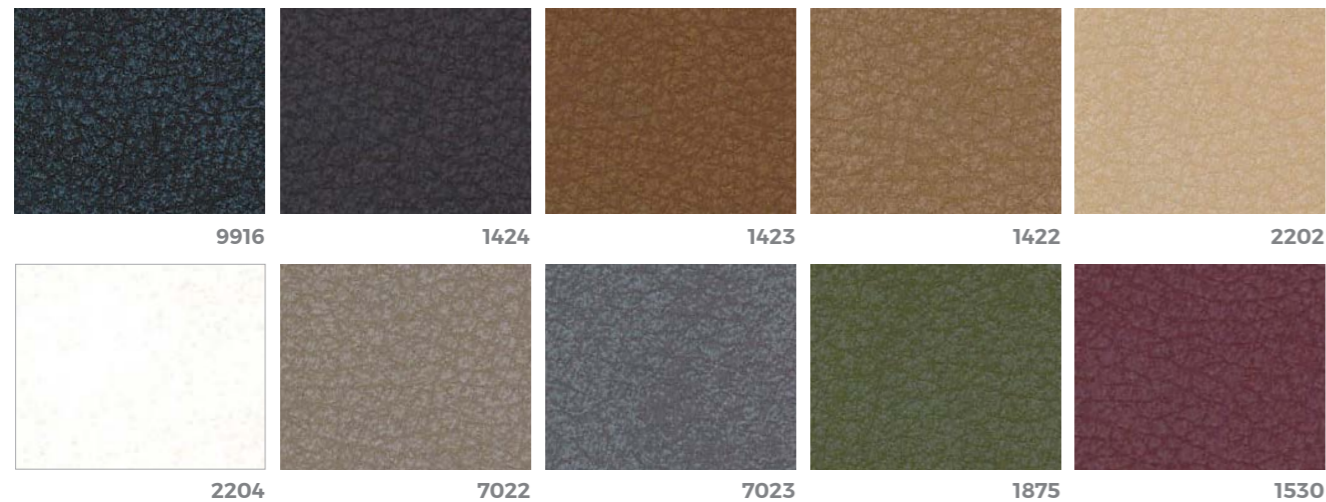

VITA - COLOR CHART

SPA PRESTIGE - COLOR CHART

NEFOS - COLOR CHART

The innovative VITA (consisting of 80% natural and renewable components), Spa Prestige and Nefos materials - which are exclusive for LEMI products - and their special finishing touch guarantee easy-cleaning and hygiene. Their extraordinary structural qualities will persist through the years. An incredibly elastic texture enhances the memory foam mattress softness and quality at its best, giving Spa Clients a complete and satisfying wellness experience.